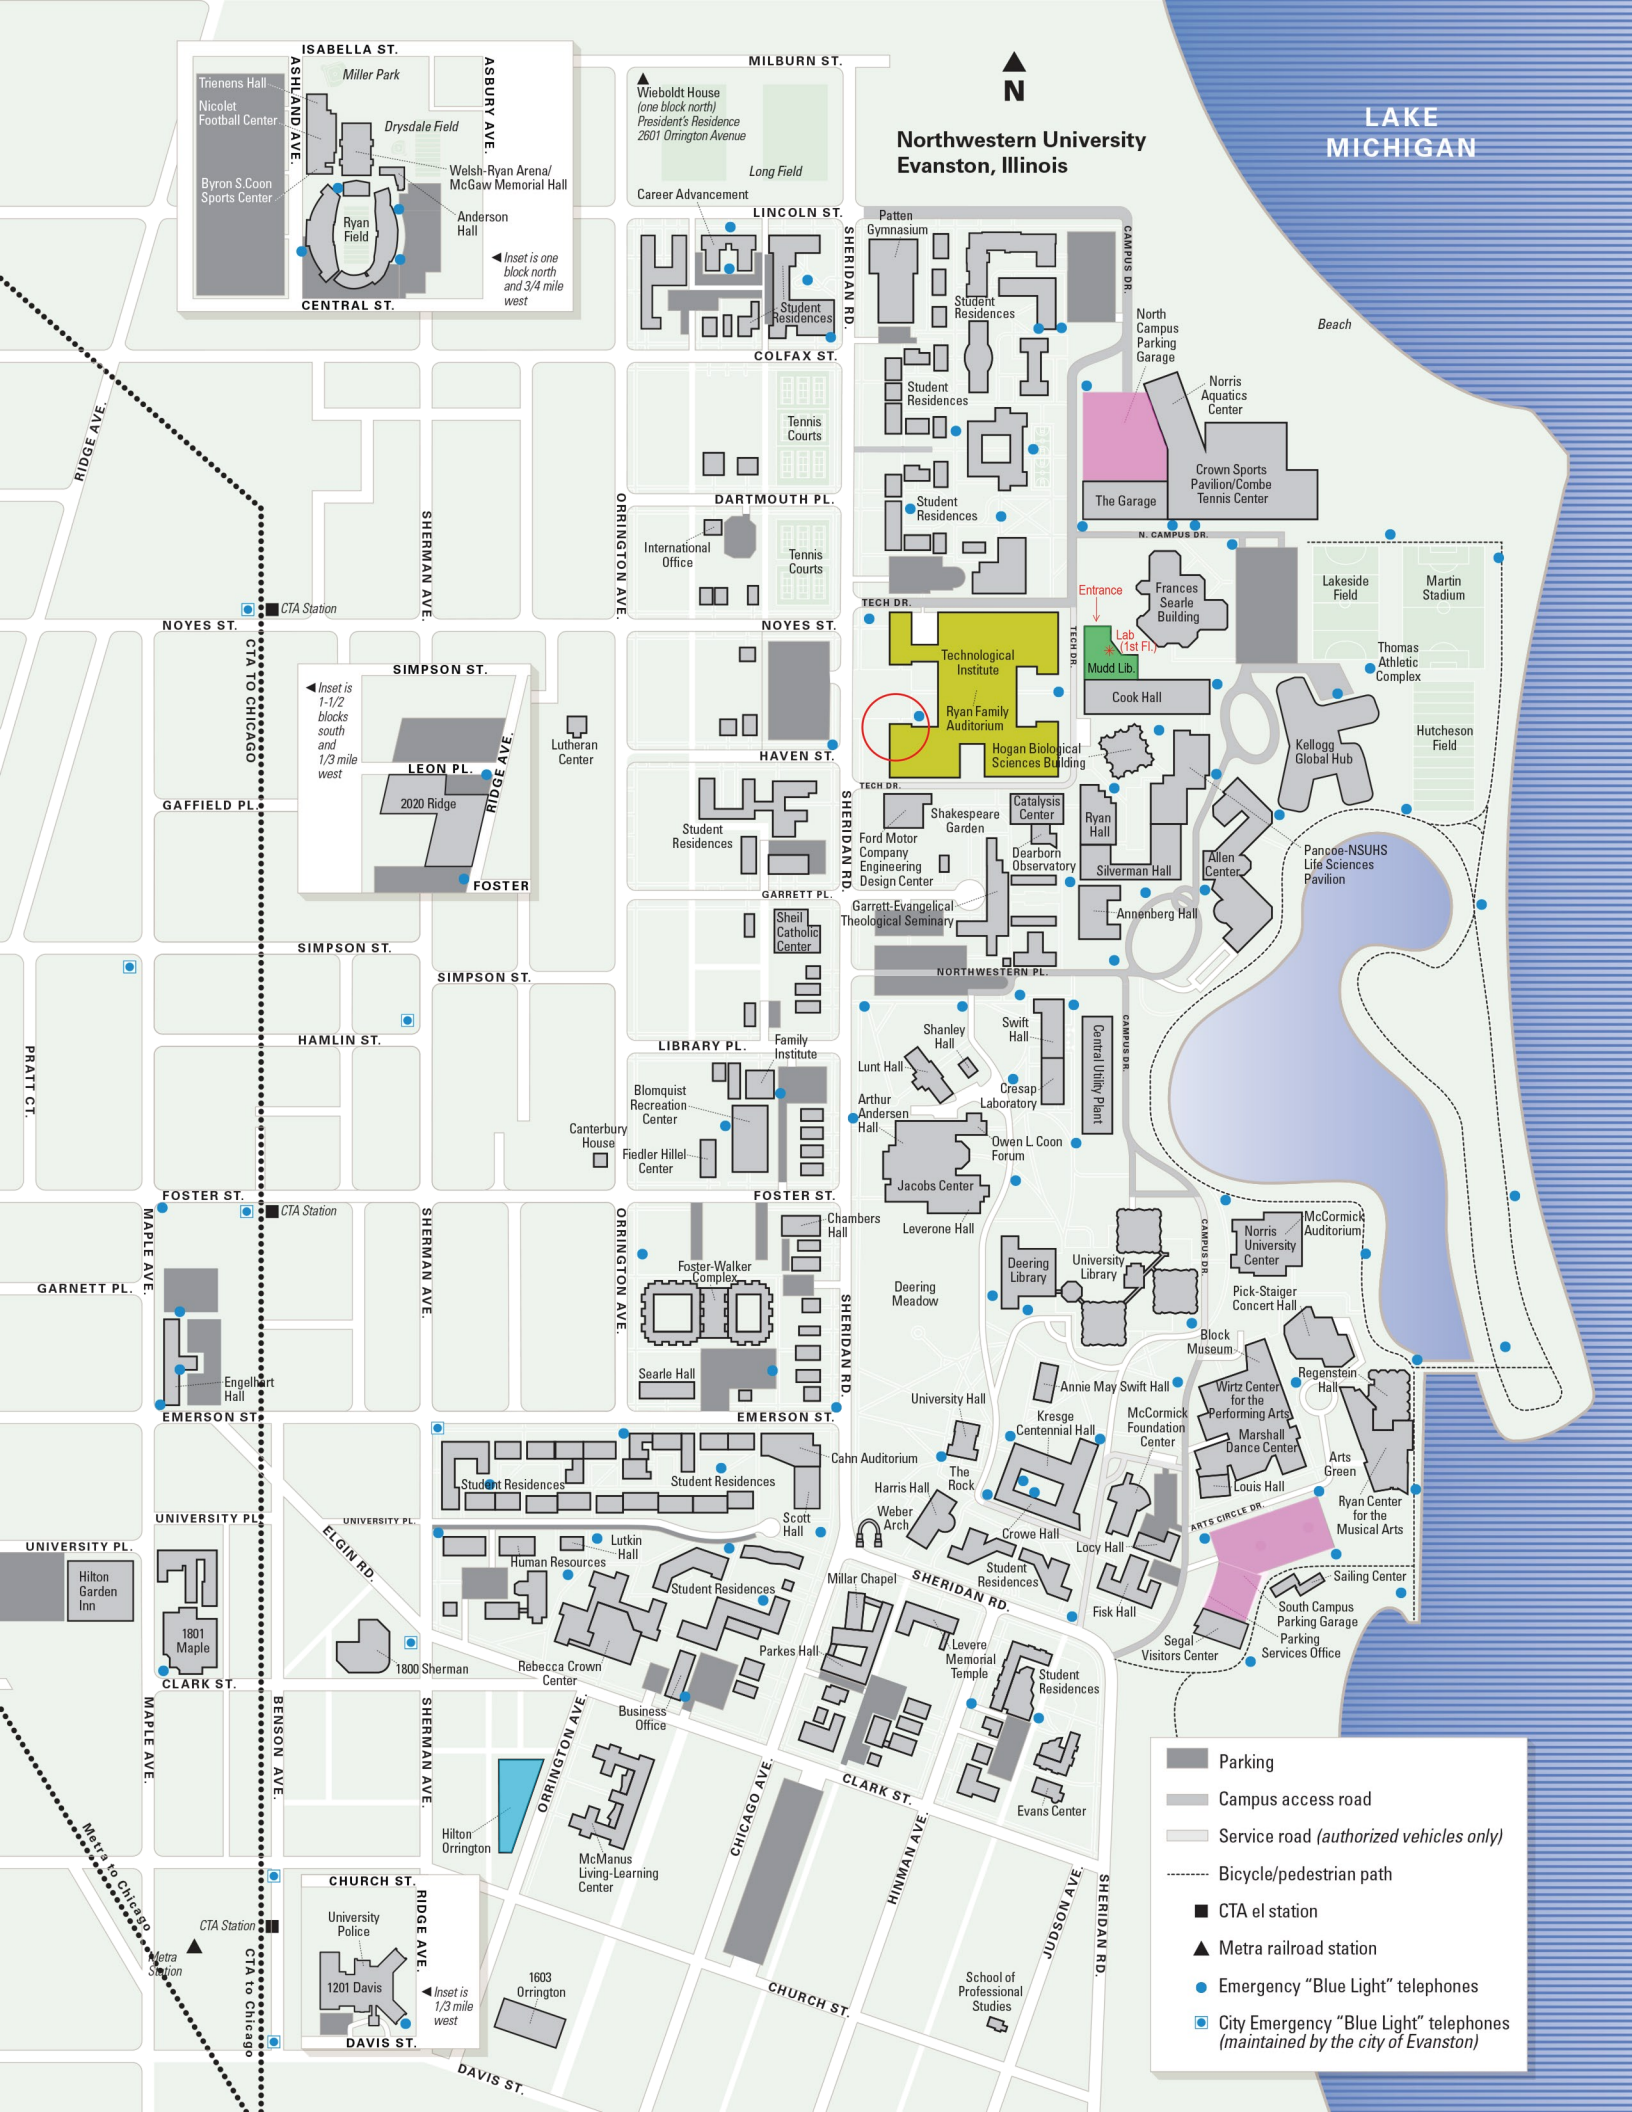

LAKE MICHIGAN

Northwestern University Evanston, Illinois

ISABELLA ST.
Miller Park
Ashland Ave.
Auburn Ave.
Central St.

Triemens Hall
Nicolet Football Center
Byron S. Coon Sports Center
Ryan Field
Welsh-Ryan Arena/McBaw Memorial Hall
Anderson Hall

← Inset is one block north and 3/4 mile west

SIMPSON ST.
Ridge Ave.
Foster

← Inset is 1-1/2 blocks south and 1/3 mile west

2020 Ridge

CHURCH ST.
Ridge Ave.
Davis St.

University Police
1201 Davis

← Inset is 1/3 mile west

- Parking
- Campus access road
- Service road (authorized vehicles only)
- Bicycle/pedestrian path
- CTA el station
- Metra railroad station
- Emergency "Blue Light" telephones
- City Emergency "Blue Light" telephones (maintained by the city of Evanston)